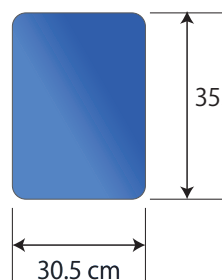

Beamsplitter (ハーフガラス)