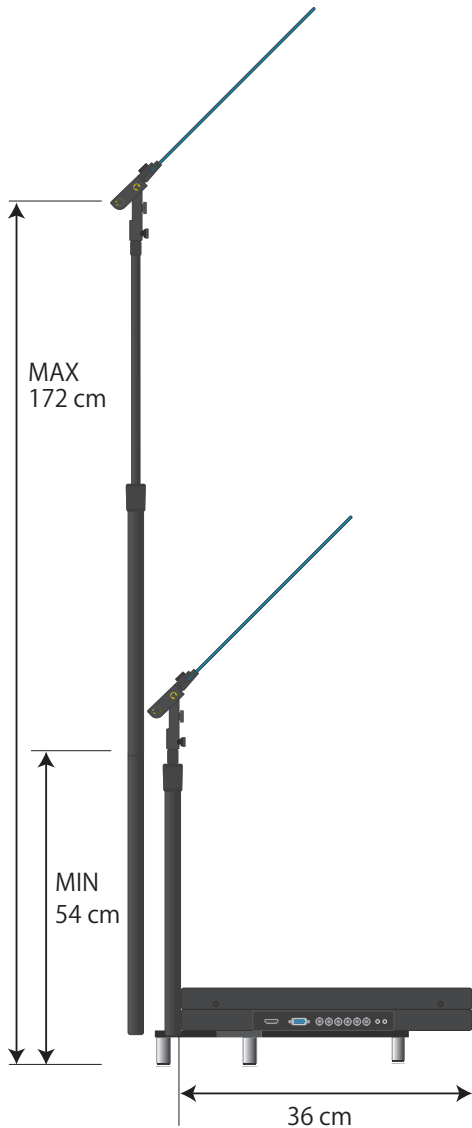

## PRS-190-SDI Dimensions

System Weight    ???kg ( each side )

Resolution	1440×1080 pixels
Brightness	1000 nits (HighBrite)
Inputs	3G-SDI, HDMI, VGA, NTSC/PAL Composite Video, Loop
Monitor Power Supply	DC12v/4a via 4 pin XLR
Monitor Orientation	4 : 3
Monitor Weight	9.07 kg

### 19 inch SDI Monitor

### Beamsplitter (ハーフガラス)

### Surround (モニター隠し)