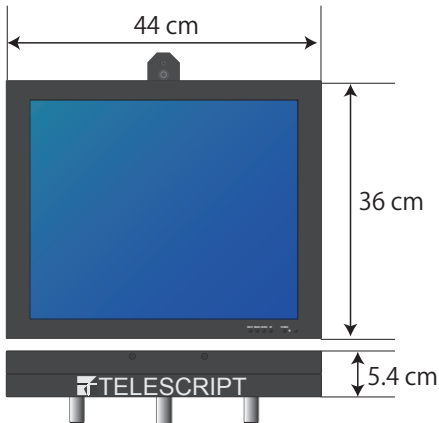

## PRS-190-SDI Dimensions

System Weight    ???kg ( each side )

Resolution	1440×1080 pixels
Brightness	1000 nits (HighBrite)
Inputs	3G-SDI, HDMI, VGA, NTSC/PAL Composite Video, Loop
Monitor Power Supply	DC12v/4a via 4 pin XLR
Monitor Orientation	4 : 3
Monitor Weight	9.07 kg

### 19 inch SDI Monitor

### Surround (モニター隠し)